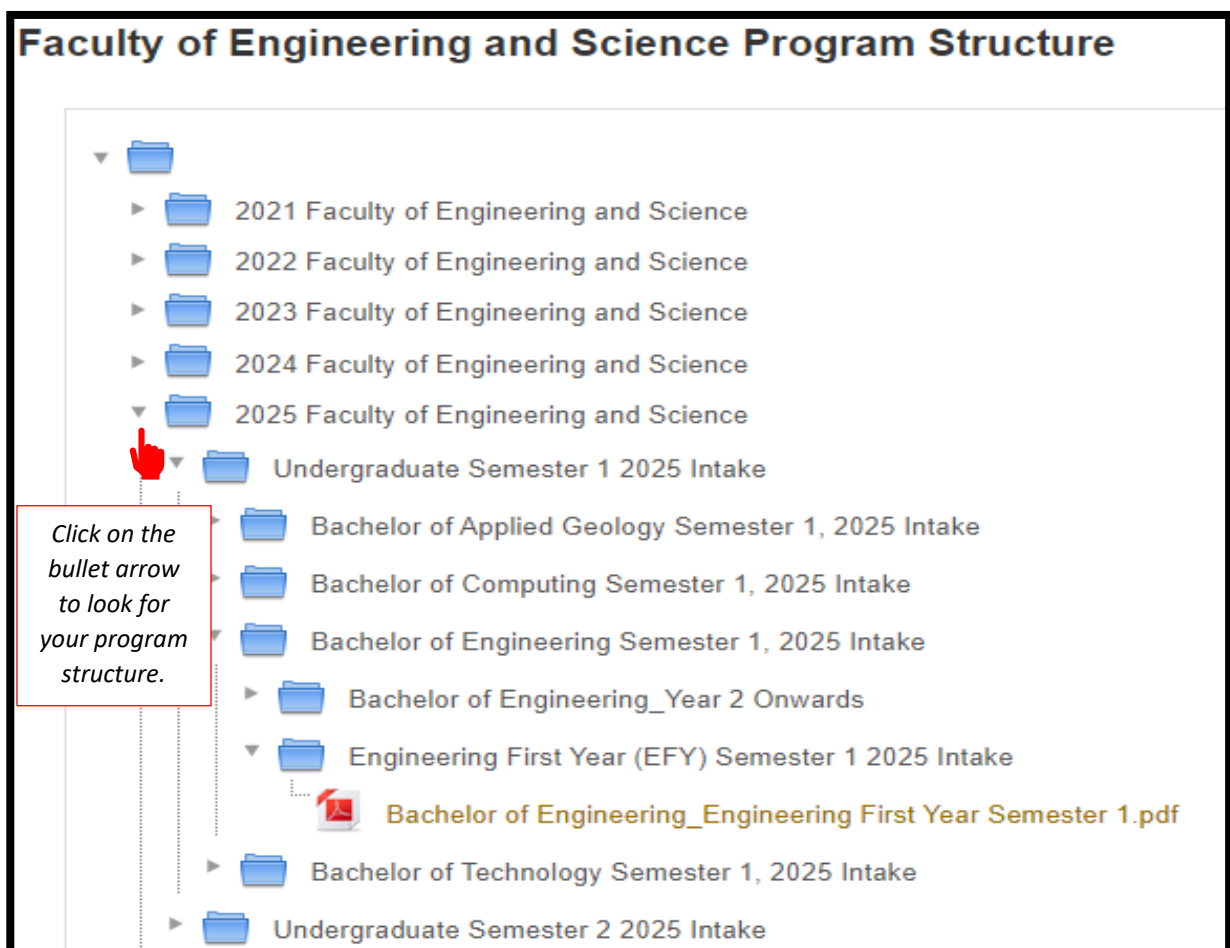

Program Structures

Examination Results

5. Click on **the link** to open the resource.

## Program Structures

*Click on the link to open the resource and look for your program*

Click </course/view.php?id=785> link to open resource.

6. Next, select your Faculty.

7. Now, select the program structure based on your course and major. You may refer to your Letter of Offer for confirmation (new student).